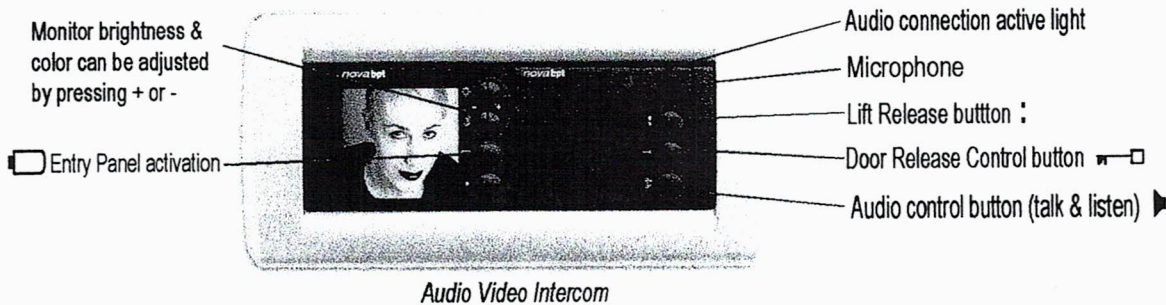

Hallmark Apartments

Operating Instructions for the BPT Audio Video Intercom System

Entry Panel

Entry Panel

To call an apartment from this panel
- dial the apartment number then
press the (bell) button

Your visitors can call your apartment from a call panel located at the building entrances. When called, the system will transmit an electronic tone to your apartment intercom.

Audio Video Intercom

RECEIVING A CALL

Your apartment intercom will emit an electronic tone when your apartment number is dialed from any call panel by a visitor. Also your LCD screen will automatically activate enabling you to view your visitor. **(no picture if called from carpark driveway).**

ACTIVATING AUDIO COMMUNICATION

There are 2 modes of audio communication possible when receiving a call

MODE 1 - Handsfree mode - press the audio control button once only (momentarily), this will activate the audio (RED light will turn ON), you can now speak & listen to your visitor. To switch the audio OFF (or mute) press the audio control button once again (momentarily) or the system will automatically switch OFF in approx 40 seconds.

MODE 2 - Talk and Listen mode - press and hold the audio control button down, this will activate the audio to the entry panel only (1 way audio and the RED light will turn ON) then release the audio control button to listen to the visitor only. Repeat this procedure as necessary. The system will automatically switch OFF after approx 40 seconds.